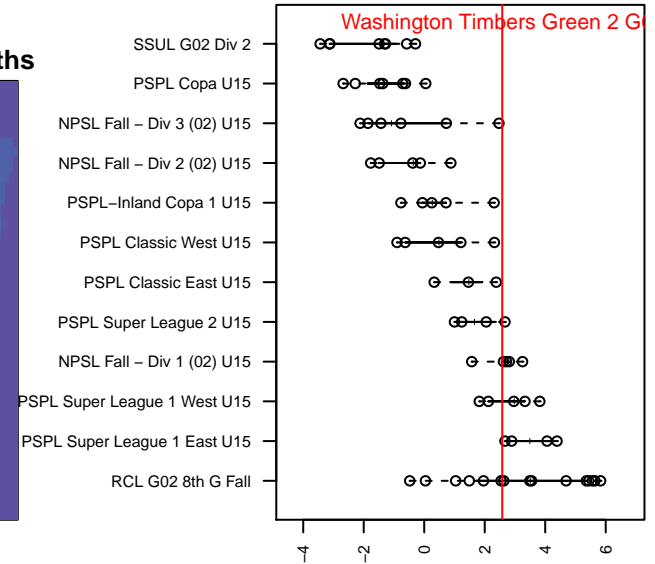

Washington Timbers Green 2 G02

Washington Timbers
Vancouver, WA
G02 total strength=1456
attack=15.69 defense=5.99
fall league = PTT G02 Div 1

alt names used:
WA Timbers 02G Green 2
WA Timbers 02G Green 2

Venues played:
2016 PTT G02 Division 1
2016 OYS Founders Cup G02

**attack and defense variance (black dot)
relative to other teams
and top 10 in region**

**attack and defense rating
relative to others at age
and all opponents in last 13 months**